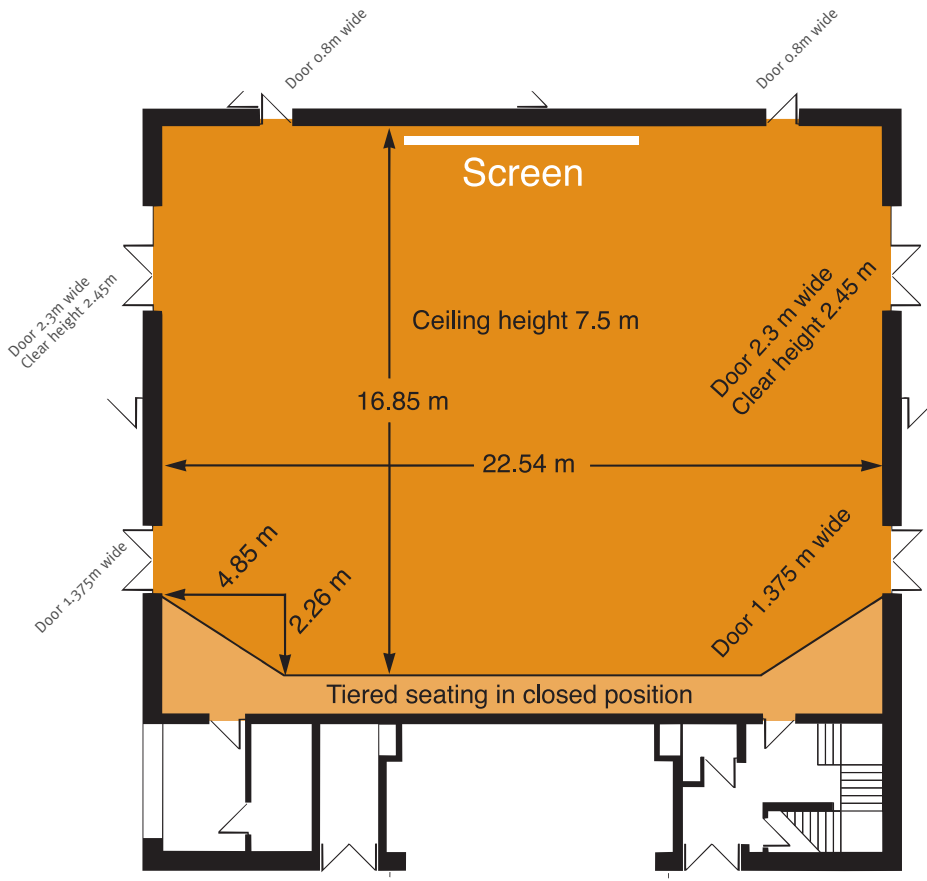

Conference Theatre

T 0115 846 8000 F 0115 951 5009 emcc@nottingham.ac.uk

General Layout

FACILITIES		AREA PROVISION	FACILITIES		AREA PROVISION
Capacities	Theatre style raked	550	Power	13 amp sockets in perimeter trunking and central floor duct	yes
	Theatre style flat	250		3 phase up to 100 amps	yes
	Classroom	160			
	Dining with stage	270			
	Dining no stage	300			
	Buffet Reception	500			
	Exhibitions	To suit			
Lighting	Fluorescent/dimmers	yes	Projection facilities	Number of screens	1
	Spotlights	Adjustable		Size	2.98x8.56m
	Controls in room	yes		Height off floor	1.5m
	Lighting bar height	7:31		Projection room	yes
	Dimmers	yes			
	Blackout to windows	yes			
Sound	Sound system	stereo	Communications	Telephone points	2
	Number of speakers	10		Data	3
	Number of mike inputs	32			
	Number of line inputs	32			
	Mixing	yes			
	Controls in projection room	yes			