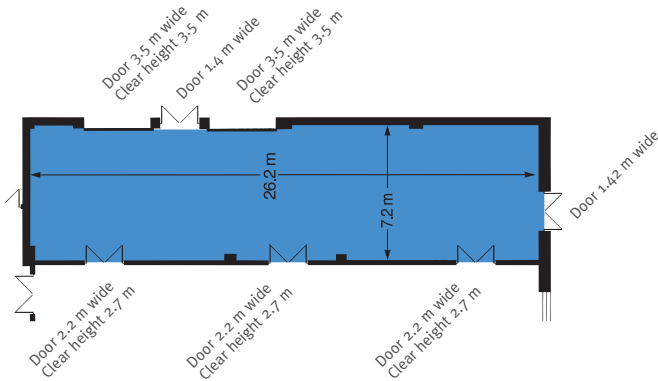

Alternative Areas

Loading Bay

Ceiling height 4.2 m
Clear access height 3.5 m

FACILITIES	AREA PROVISION	FACILITIES	AREA PROVISION
Lighting	Fluorescent Controls in room	Power	13 amp sockets
	yes yes		yes

North & South Concourse

Ceiling A height 2.47 m
Ceiling height of alcoves 2.28 m

Alcove dimensions
N1, N2, N3 2.23 m x 0.48 m
S1 2.16 m x 0.48 m
S2 2.13 m x 0.48 m
S3, S4, S5 2.23 m x 0.48 m

FACILITIES	AREA NORTH CORRIDOR	AREA SOUTH CORRIDOR
Sound	Paging system	yes
Lighting	Fluorescent & downlighters Lighting tracks	yes yes
Power	13 amp sockets	yes