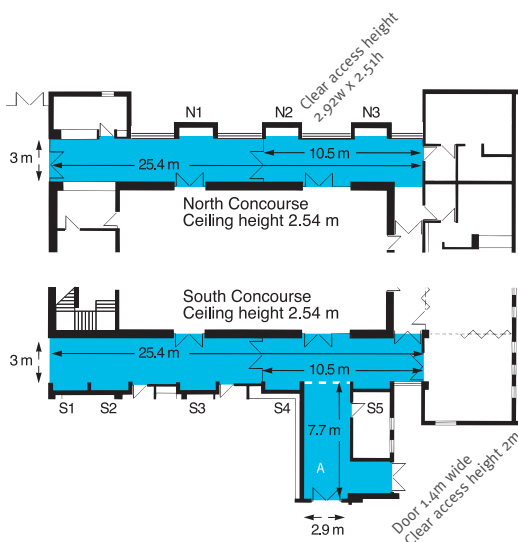

Alternative Areas

Loading Bay

Ceiling height 4.2 m
Clear access height 3.5 m

FACILITIES	AREA PROVISION	FACILITIES	AREA PROVISION
Lighting	Fluorescent Controls in room	Power	13 amp sockets
	yes yes		yes

North & South Concourse

Ceiling A height 2.47 m
Ceiling height of alcoves 2.28 m

Alcove dimensions
N1, N2, N3 2.23 m x 0.48 m
S1 2.16 m x 0.48 m
S2 2.13 m x 0.48 m
S3, S4, S5 2.23 m x 0.48 m

FACILITIES	AREA NORTH CORRIDOR	AREA SOUTH CORRIDOR
Sound	Paging system	yes
Lighting	Fluorescent & downlighters Lighting tracks	yes yes
Power	13 amp sockets	yes