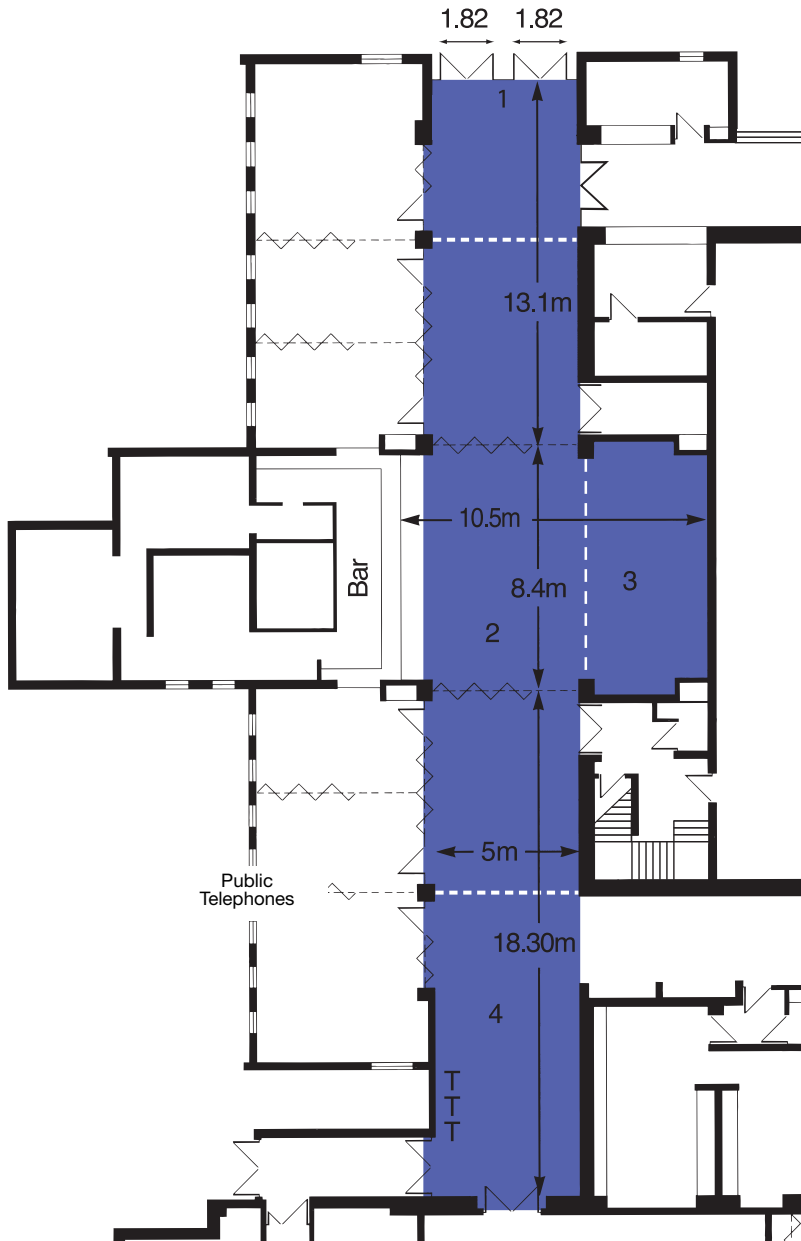

Alternative Areas

Entrance Concourse & Bar

Ceiling heights

1	2.47 m
2	2.77 m
3	2.36 m
4	2.65 m

FACILITIES		AREA	FACILITIES		AREA
Lighting	Fluorescent & downlighters	yes	Power	13 amp sockets in perimeter trunking	yes 3
	Lighting tracks	yes		Telephone points	
Sound	Paging system	yes			